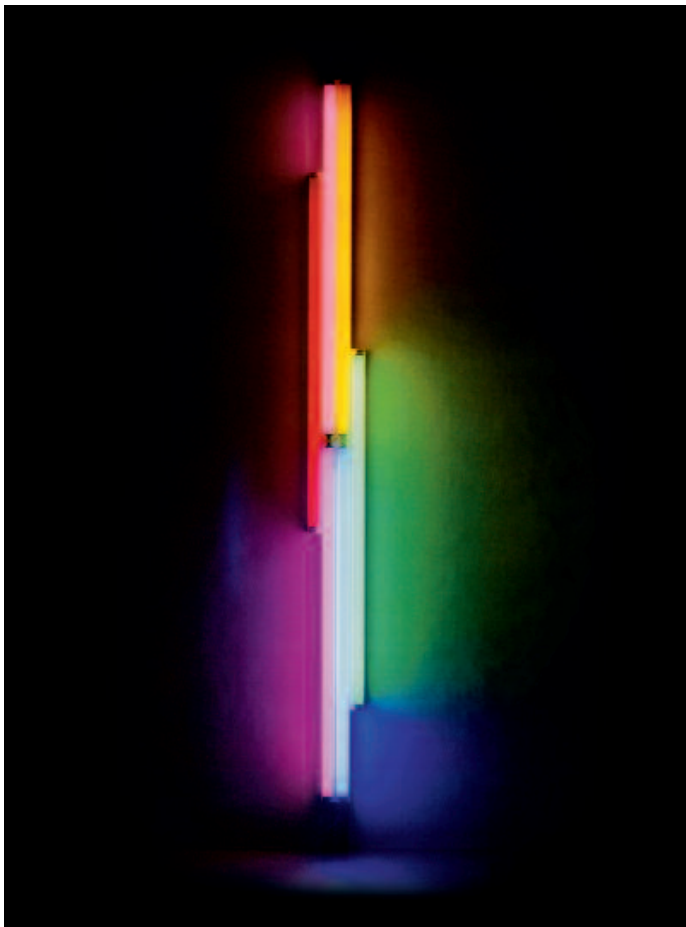

FRANK STELLA K.3