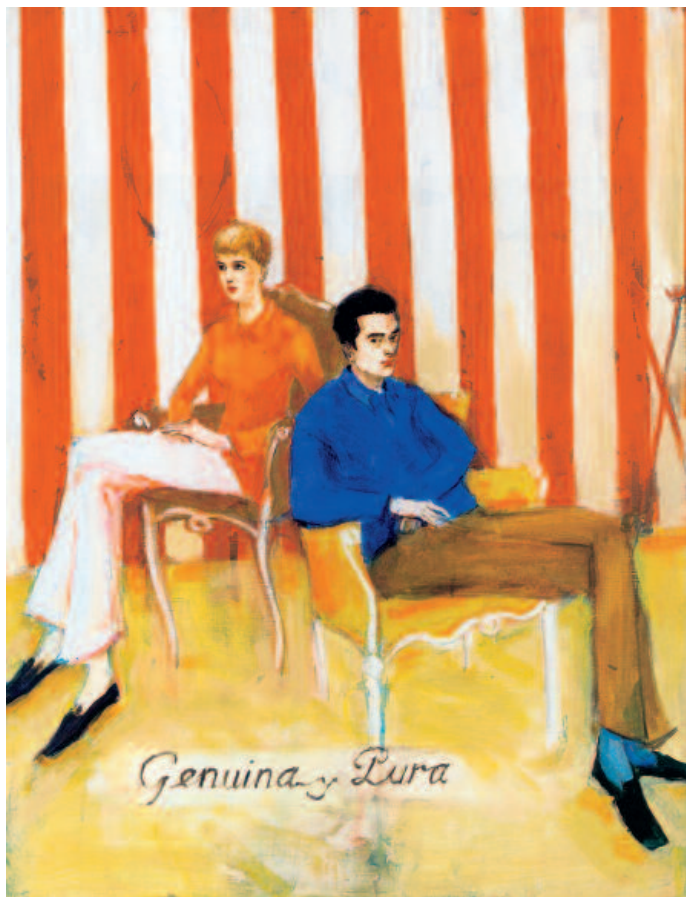

**THE ARMORY SHOW 2009**

**NEW YORK PIER 92**

**GALERIE THOMAS**

Prices upon request. We refer to our sales and delivery conditions.

Measurements: height by width by depth.

For detailed information on the works please see pages 28 - 30.

© Galerie Thomas 2009

cover:

JOAN MIRÓ      Painting (Woman in Front of the Sun)

SAM FRANCIS    When White

FERNANDO BOTERO  
Still Life with Coffee Pot and Fruit Bowl

FERNANDO BOTERO     Dancers

ELIZABETH PEYTON

Genuina y Pura

DAVID SALLE    Blue Flowers

ANSELM KIEFER    Merkaba

LOUISE NEVELSON      Southern Shores XXIII

FRANK STELLA K.3

DAN FLAVIN    Untitled (for Charlotte)

ANDY WARHOL     Reds – Pete Rose I

TOM WESSELMANN

ARMAN Yoyo Marmalade

TOM WESSELMANN    Blue

TOM WESSELMANN

Study for Bouquet with Blue Shadow (99-1)

FERNANDO BOTERO      Woman Lying in Bed

FERNANDO BOTERO

Reclining Woman Lying on Elbow

WASSILY KANDINSKY In Height